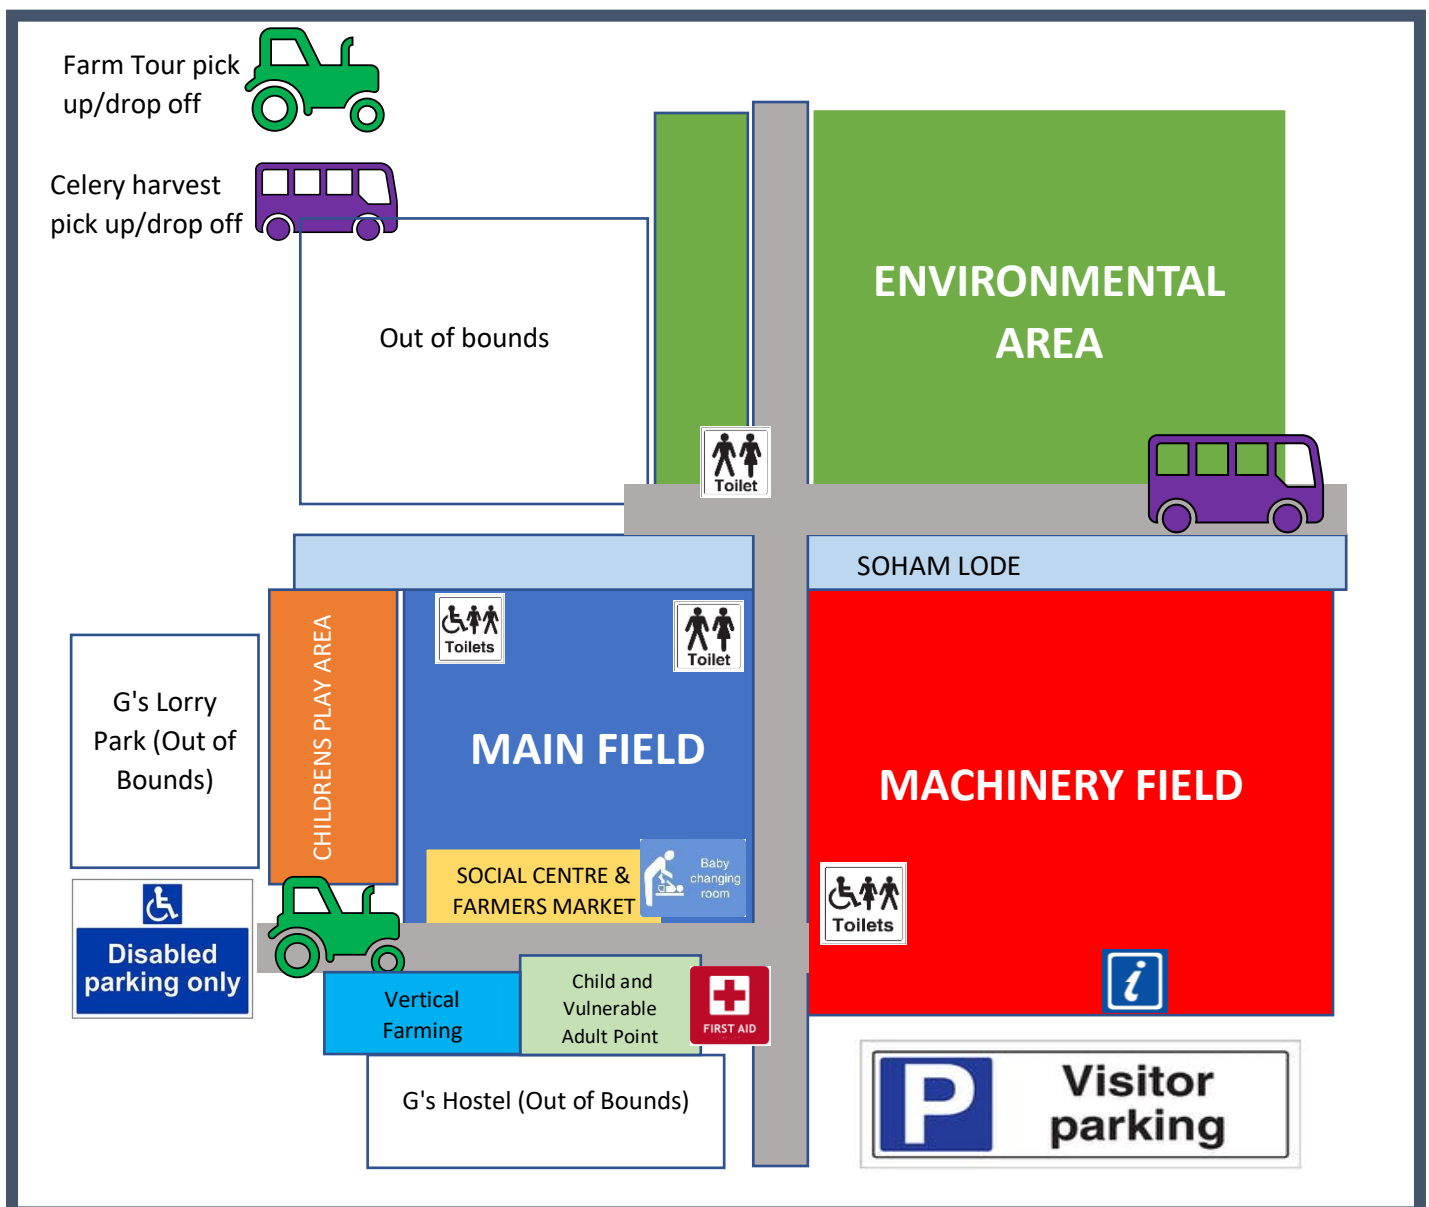

We welcome your feedback so please use our website to navigate to our feedback page. www.gs-fresh.com

Share your pictures to Instagram @gs_farming and @gs_fresh_ Like us on Facebook for updates www.facebook.com/gsofs

Please note the stalls and [event timings](#) are correct at time of writing but may be subject to change on the day.