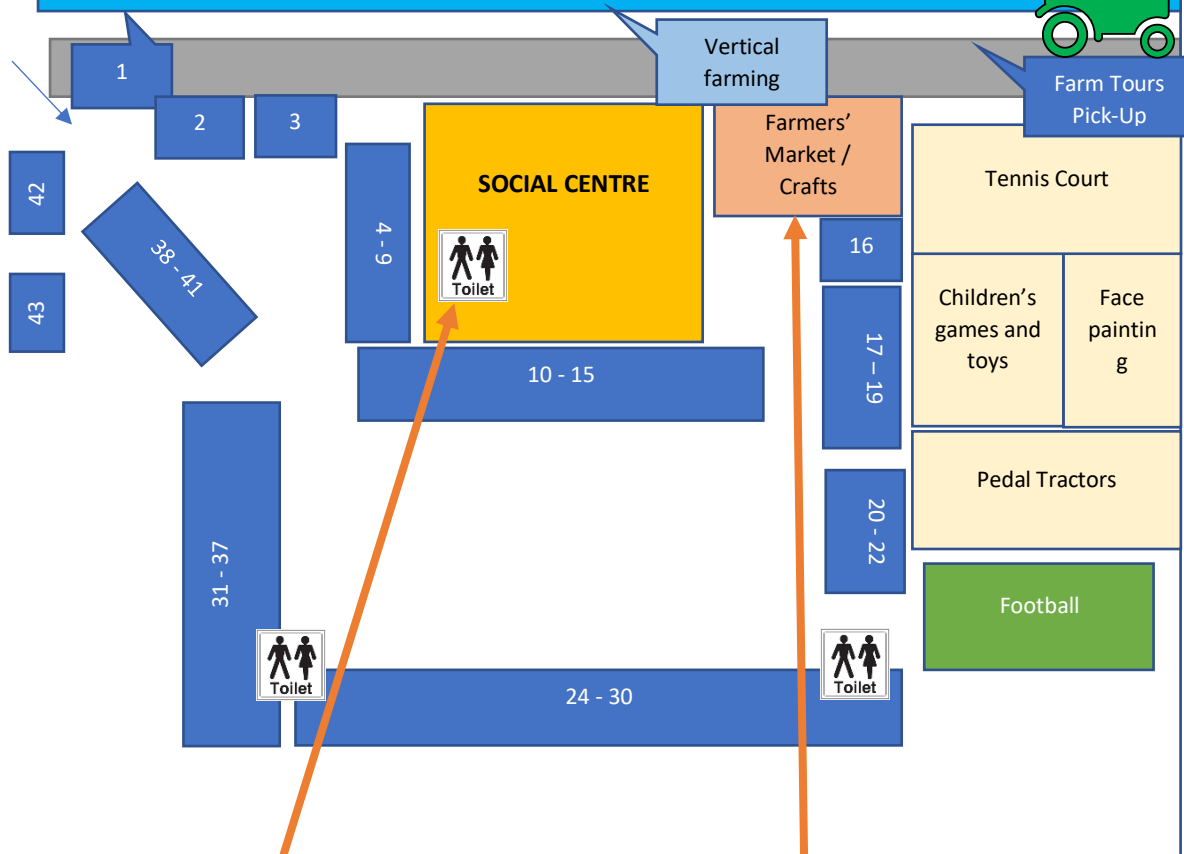

MAIN FIELD

A new look for 2022, with some returning favourites, a bigger Farmers' Market and new childrens activities to look out for.

1. First aid and lost child/vulnerable adult point
2. EAAA
3. EAAA Friends
4. G's Raffle
- 5.
6. G's picnic boxes
7. Dann's ice cream
- 8.
9. Candy chaos
10. GD Beefeater
11. Brown bread.
12. The Duck Truck
13. DJ Lemonade
14. Ladies in Pigs
15. Farming Community Network FCN
16. BGA cookery demo
17. TFM butchers
18. Replenish bottles
19. Kings School
20. Soft archery
21. Climbing wall
22. Verrecchia Ices
23. Soham Football Clubs
24. Toilets
25. Inflatable
26. Tombola
27. Lego man
28. Bus
29. Tippy Gin Bar
30. Sheep show
31. Toilets
32. Mind
33. G's health & safety
- 34.
35. Glass by Fi
36. Norfolk crafts
37. Slimming world
38. NFU
39. G's plants for sale
40. G's greenhouse
41. G's plant your own/ Sowing Seeds
42. BBC Radio Cambs
43. Harvest Tour Booking desk

Inside Social Centre

- Baby Changing
- Vintage Tea Party
- Cottage Confectionary
- Factory Live Stream Tour
- G's Beetroot and Mushrooms
- Cambridge Science Centre
- Innovation and Science Zone
- Colouring Tables
- The Let us Inn bar

Farmers' Market Marquee

- G's Farm Shop – Fresh Salad and Vegetables
- Eri & Im Fabric creations
- Kittiwake Jewellery
- Savannah Hill wax
- This sonny day
- Good Evans art
- Cambridge Artisan cheese
- Ely Queen Bee's Honey & Wax Products