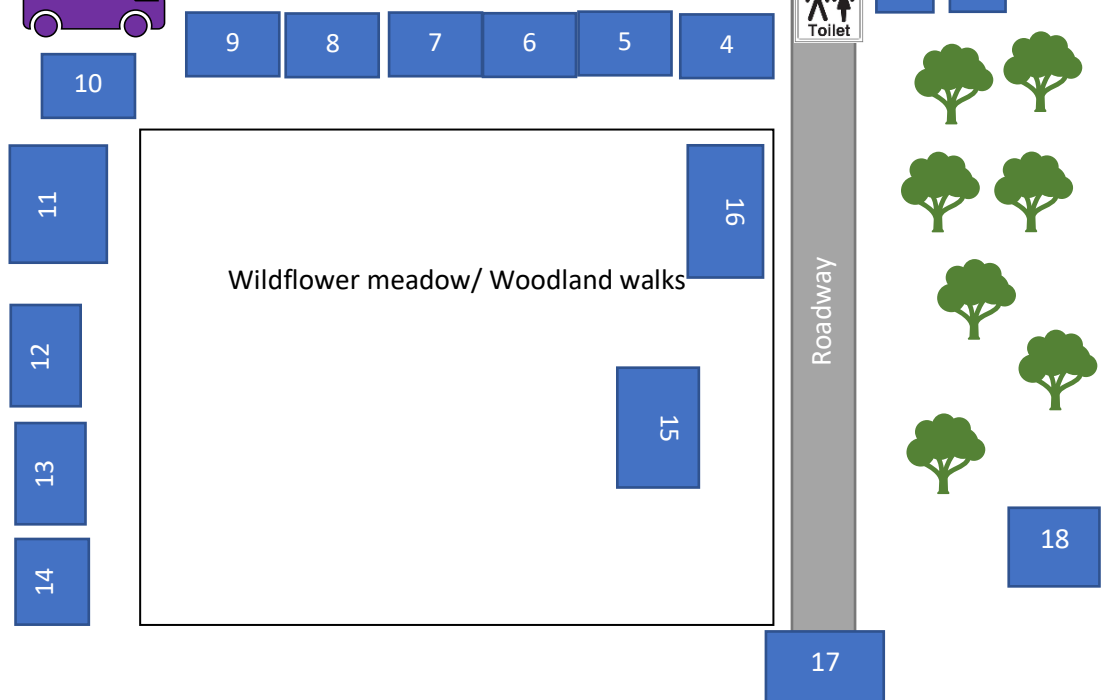

Environmental Area

New for 2022 – we have opened up some green space for you to explore our wildflower meadows and woodland and discover lots about nature and the biodiversity we have on our farm

1. Sweet Ally Scoops Ice cream
2. Jolly Pedlar Coffee and Drinks
3. Toilets
4. Syngenta
5. G's Regenerative Agriculture
6. Food Waste
7. RSPB
8. Ely Queen Bee, Local Honey
9. Storyteller
10. Celery Harvest Tour Pick up Point
11. Sheep
12. Natural England (Fens East Peat)
13. Soil pit
14. Bog oak display
15. Bird Feeder Making
16. Static Falconry Display
17. Countryside Stewardship info
18. Bug Hotel and Owl Pellet Dissection