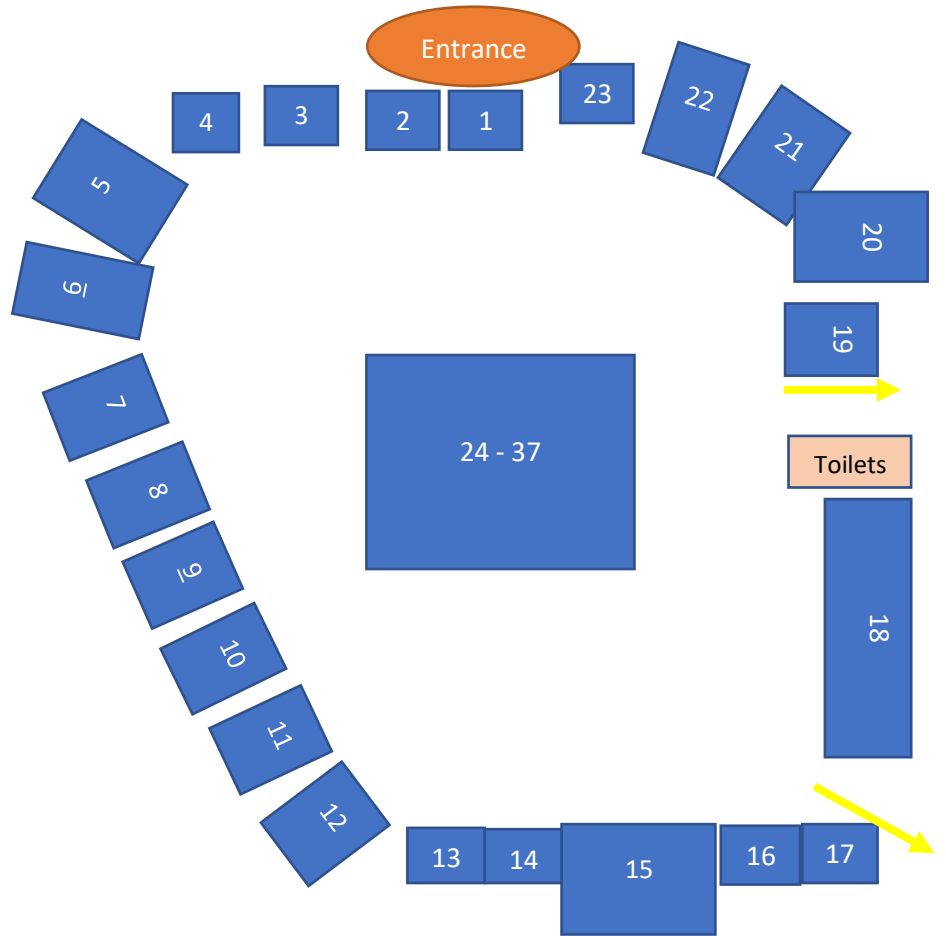

1. Welcome Desk (wristbands)
  - Flower sales on exit
2. Careers Area
3. G's Engineering
4. Fenland Spirit Services
5. Combine harvester
6. Potato harvester
7. Onion windrower
8. AgriBrink and Trailer
9. JD 9RX & cultivator (& Doubleday)
10. Plant tape planter
11. CAT Challenger
12. Regero planter
13. Ely Museum
14. Staploe Archaeology Group
15. G's Working Dog Demo
16. G's Artefacts
17. ACE Archaeology Cambs East
18. Turners of Soham
19. Jack's Gelato
20. J Neil forage harvester & trailer
21. Maize drill
22. JD 8RX & horsch cultivator
23. British Transport Police
24. Wicken coronation band
25. JCB Grave digger
26. Field Marshall
27. Threshing machine & Nuffield
28. Massey 135
29. Tracked Marshall 90 & Drill
30. 29a Soham Young Farmers
31. Ford 5000 & celery Planter
32. Ford County
33. Ford 6810
34. 3 wheel John Deere
35. Food / Drink stands – Forbidden burger co. Pimp my fish, The baristas shed, It's a Sweet Thing and Showtime Sausage
36. 1940 CAT D2
37. 1970 CAT D4

Machinery Field

Lots of returning favourites in our machinery field and some new features that the farm has invested in since 2019. We also welcome a new Careers area, G's Engineering stand and Working dog Demo!